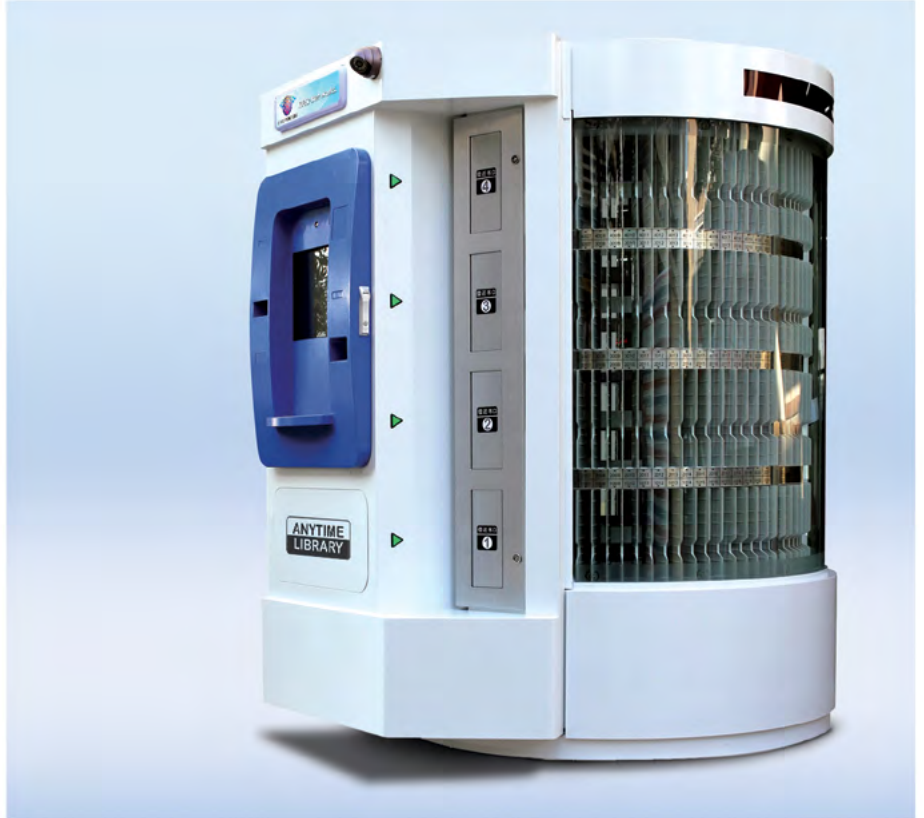

Anytime Library

The FE Technologies Anytime Library is a standalone library item dispensing module that allows you to offer your library patrons the ability to borrow anytime!

It's ideal for use in foyers, train stations, hospitals, schools and other public areas where 24/7 access to library items is required. The unit is robust and designed for unattended use – its simple design avoids expensive robotics and troublesome maintenance requirements. All you need to do is replenish the stock of the unit. A range of reports is also available.

The Anytime Library has a large capacity of 336 library items and uses a unique panoramic carousel system to allow patron browsing. An intuitive and simple to use touchscreen guides the patron through the borrowing process. Patrons can borrow or return items by scanning their library membership card – the unit communicates with the library's Library Management System (LMS) so all borrowing rules and patron privileges are followed. A receipt for both issues and returns is provided.